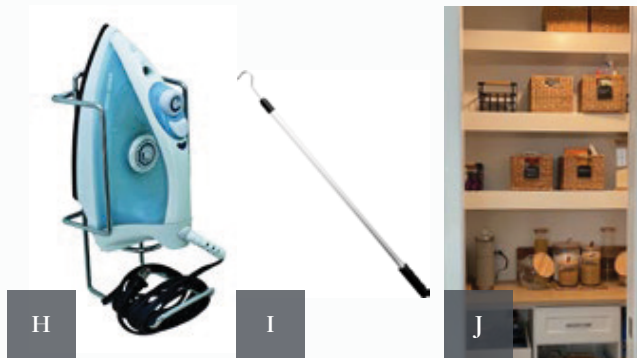

A

D

G

B

H

I

J

E

K

L

C

F

M

- A. Pull down closet rode
- B. Synergy shoe fences
- C. Hanger holder
- D. 345 degree mirror pull out
- E. Cleat with hooks
- F. Tie butler
- G. Drawer iron board
- H. Iron & board holder
- I. Shepherd's hook
- J. Floating shelves
- K. Acrylic lingerie/sock dividers
- L. White resin drawer dividers
- M. Acrylic shelf dividers