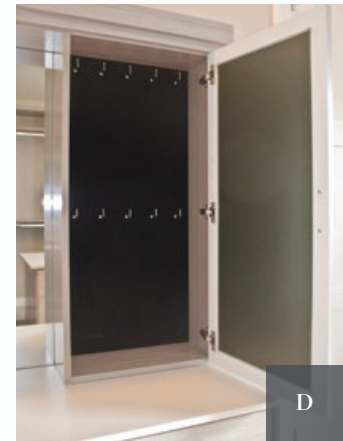

STEP 05

Installation is completed*

STEP 06

Move in with confidence

*Lead times are between 3 - 4 weeks.

- A. White melamine with solid painted maple doors, drawers, and crown molding
- B. Weekend Getaway melamine with Shaker fronts, emerald handles, and base cabinet dresser
- C. Custom mirror vanity with plenty of storage
- D. Felt-backed necklace storage space