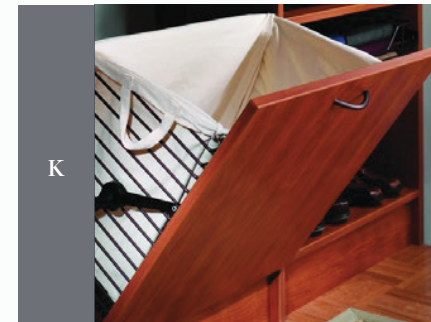

- A. Synergy valet pole*
- B. Synergy tile rack*
- C. Synergy belt tack*
- D. Scarf rack*
- E. Slack pull out*
- F. Standard jewelry tray design
- G. Sunglass tray

- H. Tie and belt tray
- I. Standard chrome hamper basket*
- J. Standard chrome hamper basket with canvas liner*
- K. Standard tilt hamper with canvas liner
- L. Synergy tilt hamper
- M. Synergy hamper basket

Color options:

Polished Chrome

Black

Satin Nickel

*Available for starred accessories

Matte Aluminum

Matte Gold

Slate Grey