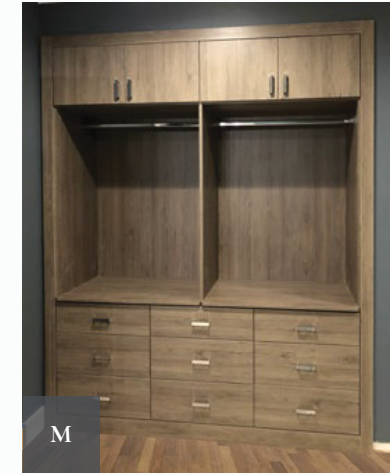

STEP 05

Installation is completed*

STEP 06

Move in with confidence

*Lead times are between 3 - 4 weeks.

- A. White melamine with solid painted maple doors, drawers, and crown molding
- B. Weekend Getaway melamine with Shaker fronts, emerald handles, and base cabinet dresser
- C. Custom mirror vanity with plenty of storage
- D. Felt-backed necklace storage space