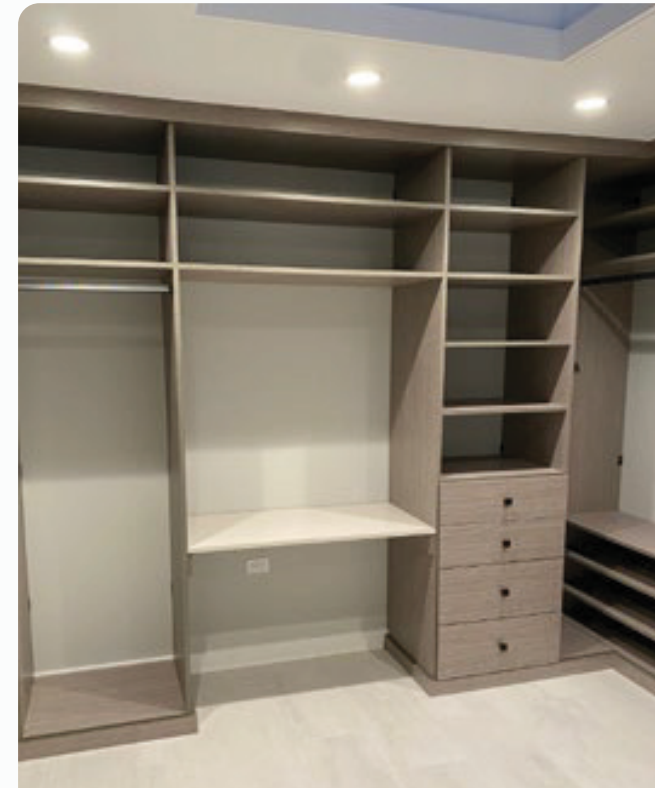

HOW IT WORKS

What you can personalize within your space.

This time-limited offer includes a $2,000 closet design allowance, giving you flexibility within a structured process.* If you'd like to expand beyond that amount, additional options are available at your own cost.

All configurations are completed through Chicagoland Home Products, our approved closet design partner, using a consistent white shelving system to keep the process simple, cohesive, and easy to manage.

*Please note: Custom closet options are exclusively available to Independent Living residents at Melody Living Lake in the Hills and may vary based on apartment layout, approved materials, costs and vendor specifications. Offer valid for move-ins that occur from the start of the incentive through July 31st, 2026. Financial possession must occur no later than July 31st, 2026. Please speak with a sales representative for full details.