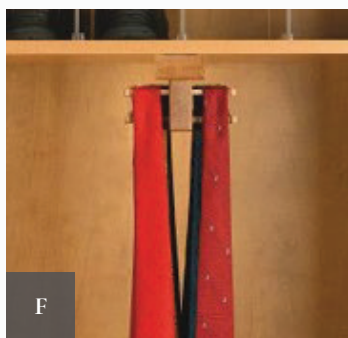

K

L

C

F

M

- A. Pull down closet rode
- B. Synergy shoe fences
- C. Hanger holder
- D. 345 degree mirror pull out
- E. Cleat with hooks
- F. Tie butler
- G. Drawer iron board
- H. Iron & board holder
- I. Shepherd's hook
- J. Floating shelves
- K. Acrylic lingerie/sock dividers
- L. White resin drawer dividers
- M. Acrylic shelf dividers