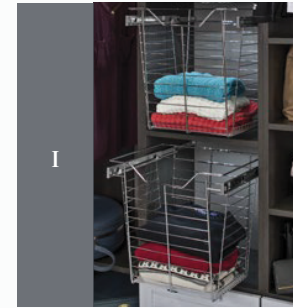

- A. Synergy valet pole*
- B. Synergy tile rack*
- C. Synergy belt tack*
- D. Scarf rack*
- E. Slack pull out*
- F. Standard jewelry tray design
- G. Sunglass tray

- H. Tie and belt tray
- I. Standard chrome hamper basket*
- J. Standard chrome hamper basket with canvas liner*
- K. Standard tilt hamper with canvas liner
- L. Synergy tilt hamper
- M. Synergy hamper basket

Color options:

Polished Chrome

Black

Satin Nickel

*Available for starred accessories

Matte Aluminum

Matte Gold

Slate Grey