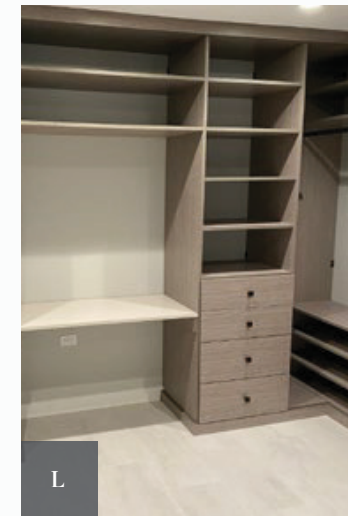

STEP 05

Installation is completed*

STEP 06

Move in with confidence

*Lead times are between 3 - 4 weeks.

- A. White melamine with solid painted maple doors, drawers, and crown molding
- B. Weekend Getaway melamine with Shaker fronts, emerald handles, and base cabinet dresser
- C. Custom mirror vanity with plenty of storage
- D. Felt-backed necklace storage space