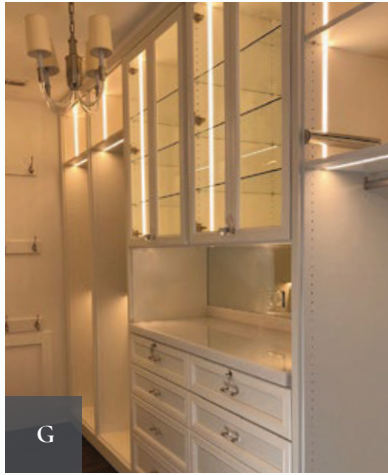

STEP 05

Installation is completed*

STEP 06

Move in with confidence

*Lead times are between 3 - 4 weeks.

- A. White melamine with solid painted maple doors, drawers, and crown molding
- B. Weekend Getaway melamine with Shaker fronts, emerald handles, and base cabinet dresser
- C. Custom mirror vanity with plenty of storage
- D. Felt-backed necklace storage space