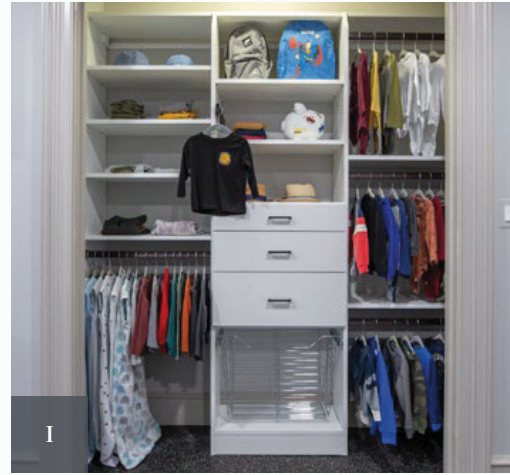

STEP 05

Installation is completed*

STEP 06

Move in with confidence

*Lead times are between 3 - 4 weeks.

- A. White melamine with solid painted maple doors, drawers, and crown molding
- B. Weekend Getaway melamine with Shaker fronts, emerald handles, and base cabinet dresser
- C. Custom mirror vanity with plenty of storage
- D. Felt-backed necklace storage space