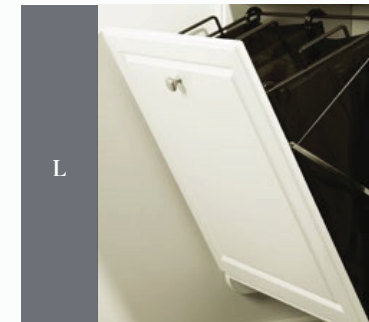

- A. Synergy valet pole*
- B. Synergy tile rack*
- C. Synergy belt tack*
- D. Scarf rack*
- E. Slack pull out*
- F. Standard jewelry tray design
- G. Sunglass tray

- H. Tie and belt tray
- I. Standard chrome hamper basket*
- J. Standard chrome hamper basket with canvas liner*
- K. Standard tilt hamper with canvas liner
- L. Synergy tilt hamper
- M. Synergy hamper basket

Color options:

Polished Chrome

Black

Satin Nickel

*Available for starred accessories

Matte Aluminum

Matte Gold

Slate Grey