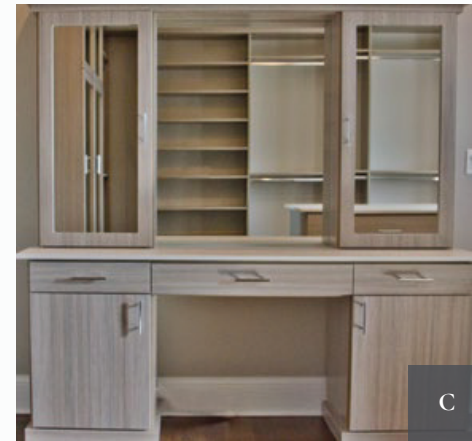

STEP 05

Installation is completed*

STEP 06

Move in with confidence

*Lead times are between 3 - 4 weeks.

- A. White melamine with solid painted maple doors, drawers, and crown molding
- B. Weekend Getaway melamine with Shaker fronts, emerald handles, and base cabinet dresser
- C. Custom mirror vanity with plenty of storage
- D. Felt-backed necklace storage space